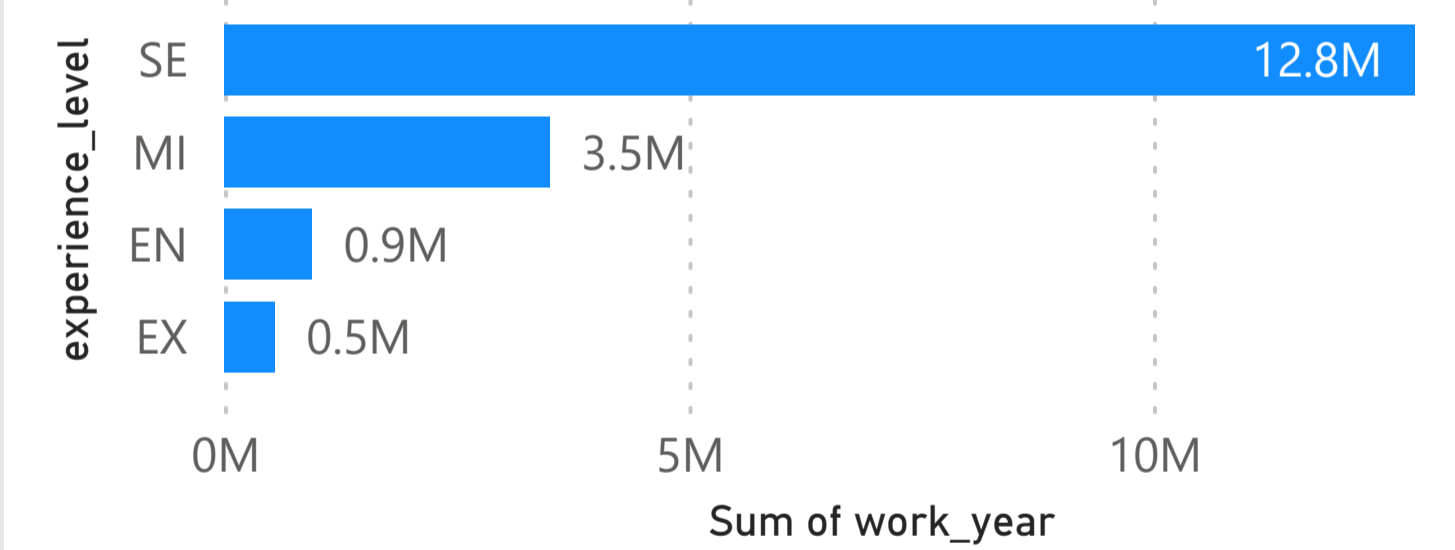

Sum of work_year by experience_level

llm_wages

work_year	experience_level	employment_type	job_title	salary	salary_currency	salary_in_usd	employee_residence	remote_ratio	company_location	company_size
2020	EN	CT	Business Data Analyst	100000	USD	100000	US	100	US	L
2020	EN	CT	Staff Data Analyst	60000	CAD	44753	CA	50	CA	L
2020	EN	FT	AI Scientist	300000	DKK	45896	DK	50	DK	S
2020	EN	FT	Azure Data Engineer	100000	USD	100000	MU	0	MU	S
2020	EN	FT	Big Data Engineer	70000	USD	70000	US	100	US	L
2020	EN	FT	Data Analyst	20000	EUR	22809	PT	100	PT	M